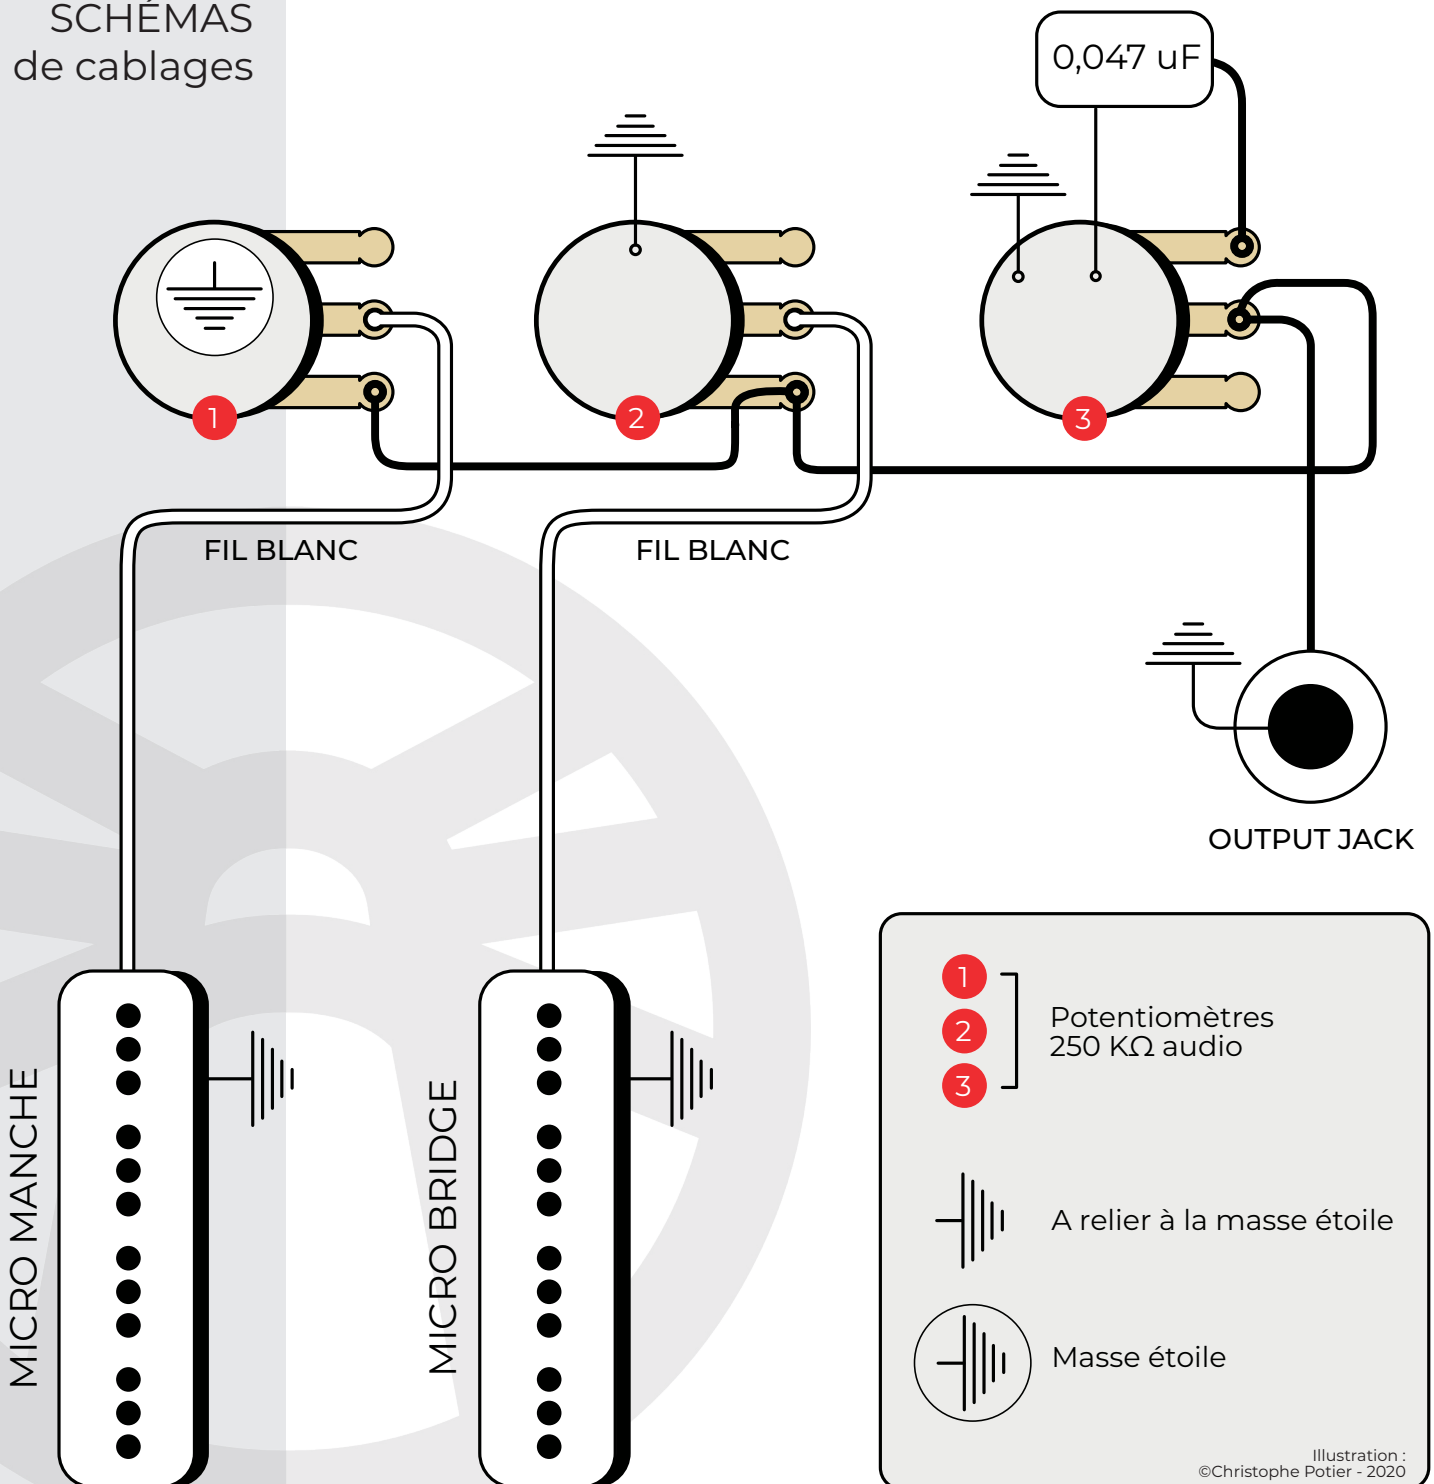

LIGHTHOUSE
PICKUPS

DOCUMENTATION
TECHNIQUE

Jazz Bass

Lighthouse Pickups©

SCHÉMAS
de cablages

Illustration :
©Christophe Potier - 2020

LIGHTHOUSE PICKUPS

lighthousepickups.com - contact@lighthousepickups.com